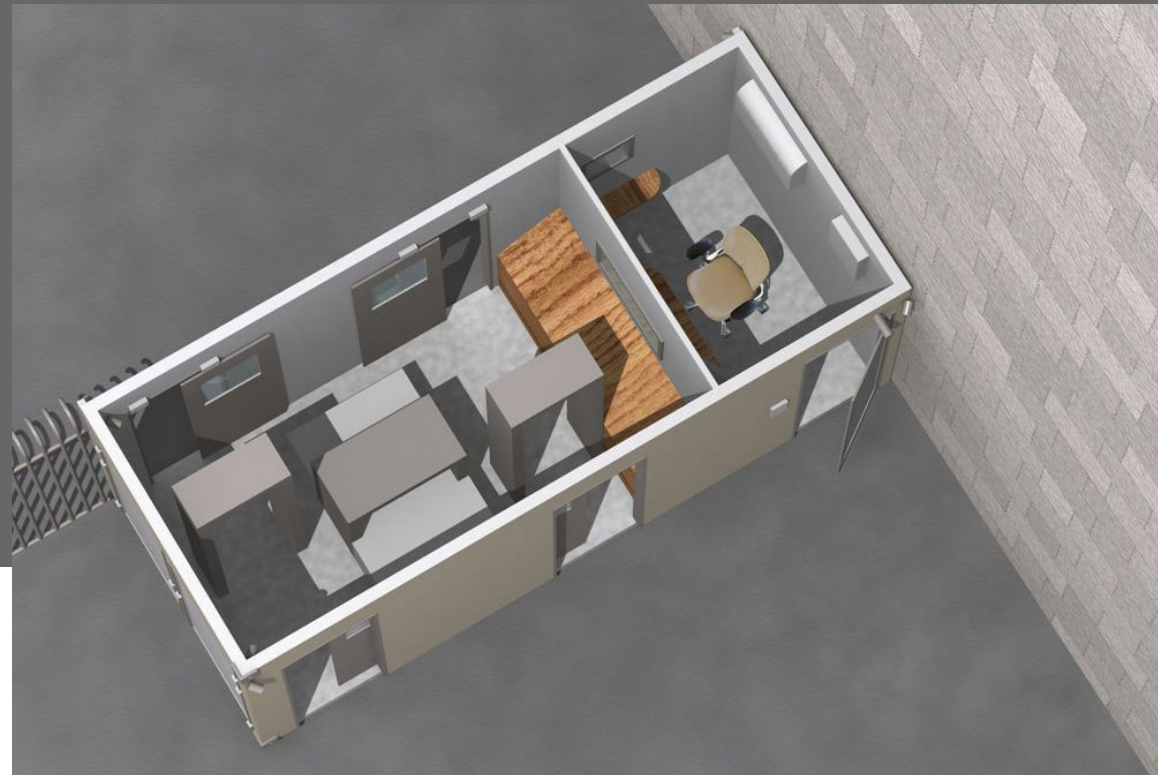

# MODULAR BULLETPROOF SHELTERS CHECK POST

Temporary check post for security personnel to conduct security and screening checks under conditions of full protection from suicide bomber. Protected against outer and inner blasts.